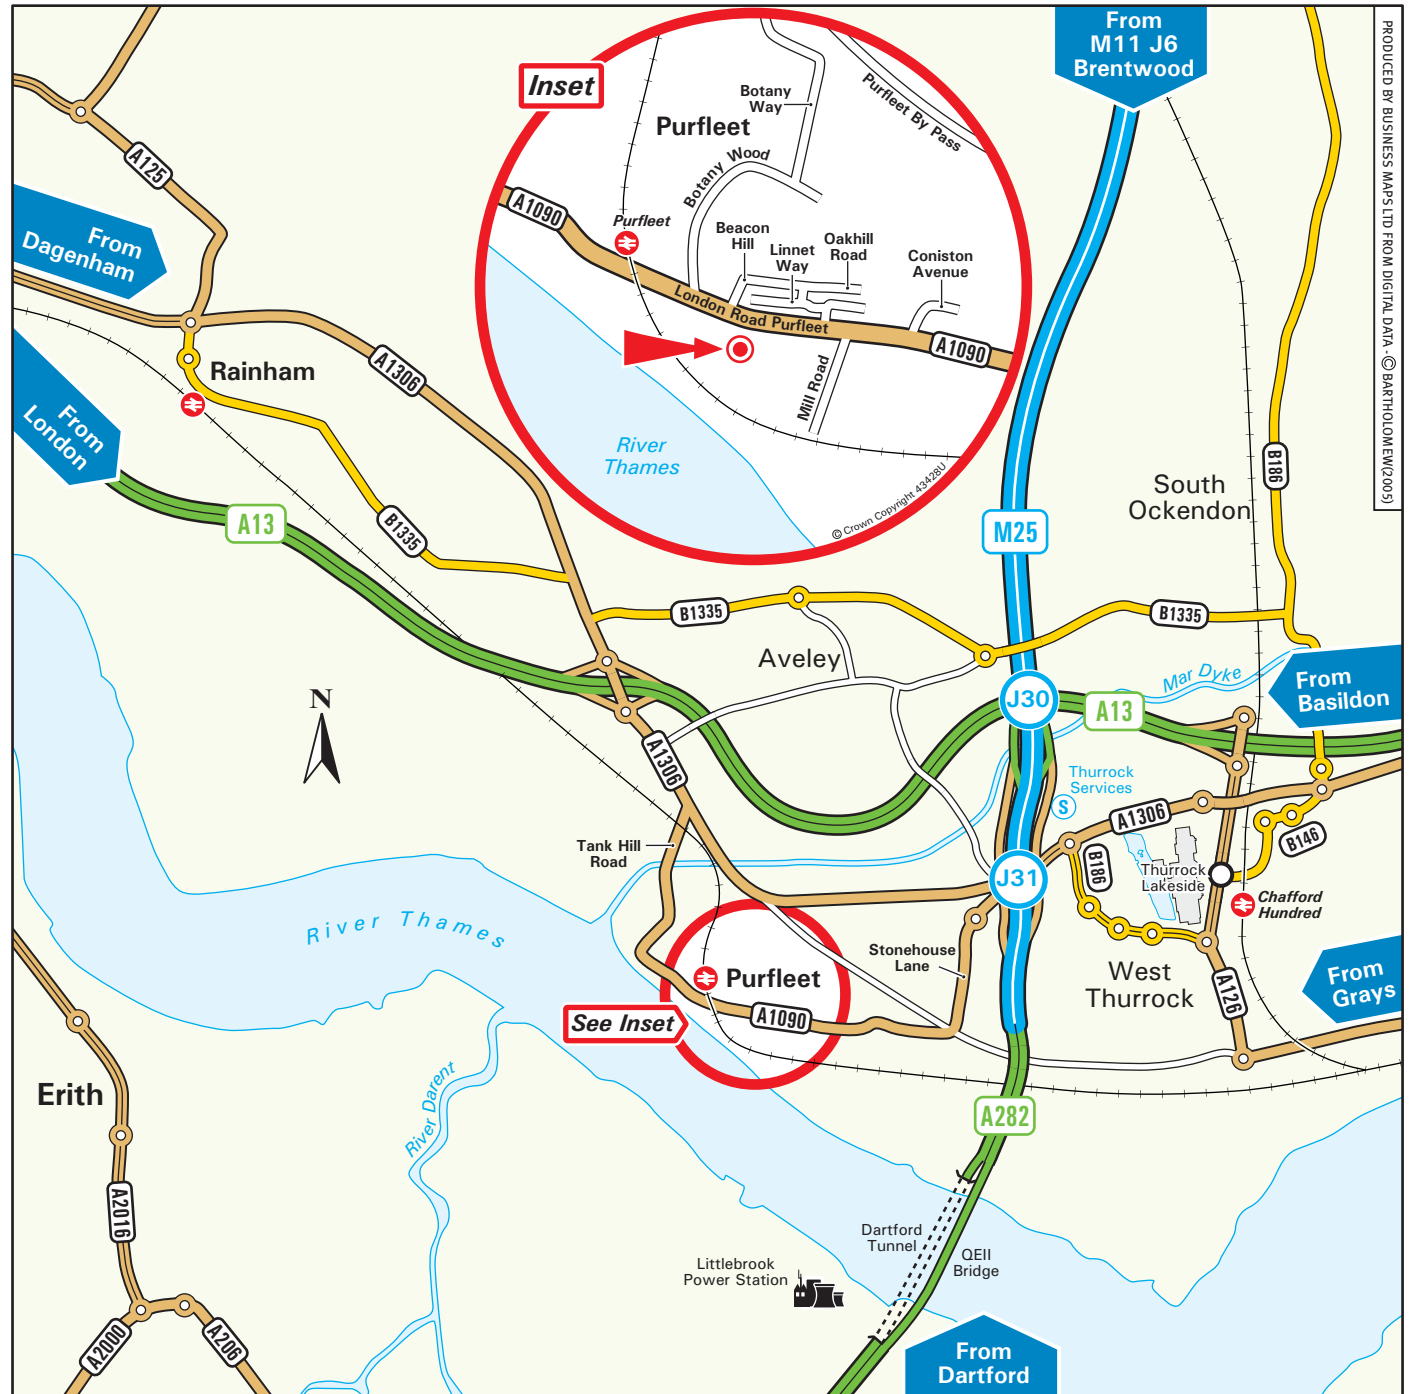

Smurfit Kappa Lokfast  
 London Road  
 Purfleet, Essex RM19 1QY  
 Phone: 01708 861 776  
 Fax: 01708 861 910  
 Web: www.smurfitkappa.co.uk

**From M25 Clockwise**

- Leave the M25 at Junction 30 (signed Dagenham Thurrock (Lakeside), Tilbury & A13).
- Join the A13 West, following signs for Dagenham.
- Leave the A13 at the next junction (signed West Thurrock).
- At the roundabout at the end of the slip road, take the first exit onto the A1306 (London Road).
- Turn right at the junction with the A1090 onto Tank Hill Road.
- Pass over a level crossing and continue onto London Road Purfleet (A1090).
- Pass over a second level crossing (Purfleet station is on left).
- We are located on the right hand side (see inset).

**From M25 Anti-Clockwise / Dartford Crossing**

- Leave the M25 at Junction 31 (signed South Ockendon, Dagenham & A1306).
- At the roundabout at the end of the slip road, take the first exit onto the A1090.
- At the next roundabout, take the second exit onto the A1090 (Stonehouse Lane).
- Continue onto London Road Purfleet (A1090).
- We are located on the left hand side (see inset).

**By Train**

- Purfleet receives regular services from London Fenchurch Street, Limehouse, Barking, Rainham and Grays.

PRODUCED BY BUSINESS MAPS LTD FROM DIGITAL DATA © BATHURTON/EMW(2005)