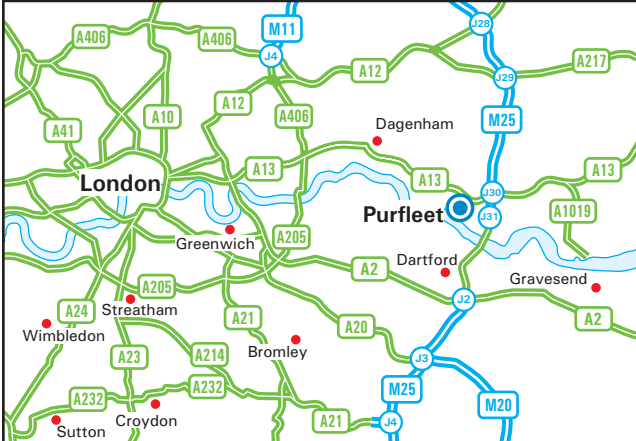

Smurfit Kappa Lokfast  
 London Road  
 Purfleet, Essex RM19 1QY  
 Phone: 01708 861 776  
 Fax: 01708 861 910  
 Web: www.smurfitkappa.co.uk

**From M25 Clockwise**

- Leave the M25 at Junction 30 (signed Dagenham Thurrock (Lakeside), Tilbury & A13).
- Join the A13 West, following signs for Dagenham.
- Leave the A13 at the next junction (signed West Thurrock).
- At the roundabout at the end of the slip road, take the first exit onto the A1306 (London Road).
- Turn right at the junction with the A1090 onto Tank Hill Road.
- Pass over a level crossing and continue onto London Road Purfleet (A1090).
- Pass over a second level crossing (Purfleet station is on left).
- We are located on the right hand side (see inset).

**From M25 Anti-Clockwise / Dartford Crossing**

- Leave the M25 at Junction 31 (signed South Ockendon, Dagenham & A1306).
- At the roundabout at the end of the slip road, take the first exit onto the A1090.
- At the next roundabout, take the second exit onto the A1090 (Stonehouse Lane).
- Continue onto London Road Purfleet (A1090).
- We are located on the left hand side (see inset).

**By Train**

- Purfleet receives regular services from London Fenchurch Street, Limehouse, Barking, Rainham and Grays.

PRODUCED BY BUSINESS MAPS LTD FROM DIGITAL DATA © BATHURTON/EMW(2005)