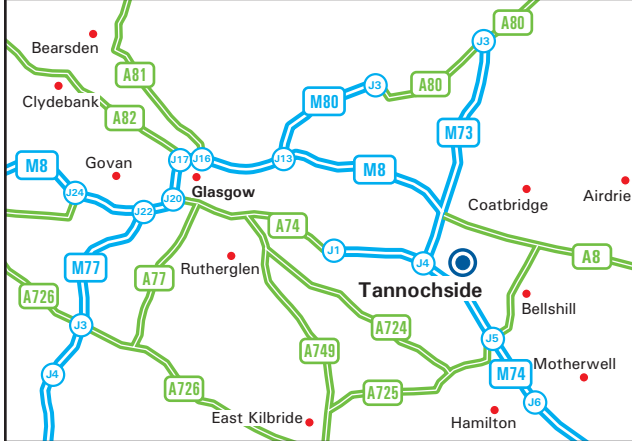

# Smurfit Kappa

Tannochside

Smurfit Kappa Tannochside  
 Old Edinburgh Road, Tannochside  
 Uddingston, Glasgow G71 6PQ  
 Phone: 01698 812 901 - Fax: 01698 810 241

### From Glasgow

- Follow the M8 eastbound towards Edinburgh.
- After passing junction 8 of the M8, continue onto the A8.
- Leave the A8 at the junction with the A752, and turn left onto the A752 towards Uddingston.
- Continue straight over the first roundabout, the factory is facing, turn right at the next roundabout, then first left into Holmbrae Road.
- We are located immediately on the left-hand side.

### From Edinburgh

- Follow the M8/A8 westbound towards Glasgow.
- Leave the A8 at the junction with the A752 and turn left onto the A752 towards Uddingston.
- Continue straight over the first roundabout, the factory is facing, turn right at the next roundabout, then first left into Holmbrae Road.
- We are located immediately on the left-hand side.

### From the South/M74

- Follow the M74 northbound towards Glasgow.
- Leave the M74 at junction 5 and join the A725 towards Bellshill.
- Leave the A725 at the second junction and join the A721 towards Uddingston.
- Turn right onto the A752, Holmbrae Road.
- We are located on the right-hand side.