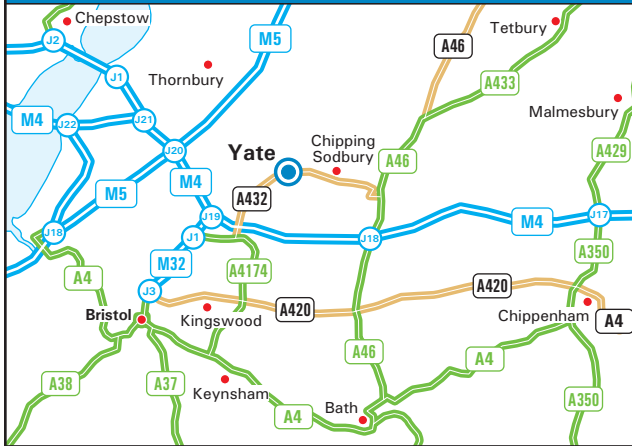

Smurfit Kappa

Yate

Smurfit Kappa Yate
 Woodward Avenue
 Yate, Bristol BS37 5AP
 Phone: 01454 32 77 77
 Fax: 01454 32 66 77

From the M4 J18

- Leave the M4 at junction 18, and join the A46, following signs for Stroud & A46.
- Join the A46 heading towards Stroud & Tetbury,
- Turn left onto the A432 (Badminton Road).
- Continue on the A432 for 5 miles passing through Chipping Sodbury and Yate.
- Pass Yate Station on the right and turn left at the next roundabout junction onto Woodward Avenue.
- At the next roundabout turn right. We are located on the left (see inset).

From the M4 J19

- Leave the M4 at junction 19 and join the M32 following signs for Bristol City Centre.
- Leave the M32 at junction 1 (signed Ring Road, Filton, Downend & A4174).
- At the roundabout at the bottom of the slip road, take the first exit onto the A4174 (Avon Ring Road).
- Continue straight over the first roundabout.
- At the second roundabout, take the first exit onto the A432 (Badminton Road). Pass over the M4 and continue towards Yate.
- At the next roundabout turn right onto Woodward Avenue.
- At the next roundabout turn right. We are located on the left (see inset).

By Train

- Yate receives regular services from Bristol Temple Meads, Gloucester, Cheltenham Spa, Worcester, Great Malvern and Weston-super-Mare.
- Taxis are available from outside the station.

Produced By Business Maps Ltd From Digital Data - ©Bartholomew(2005)