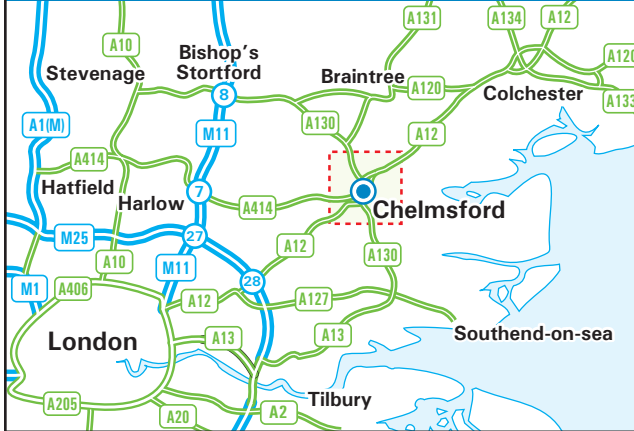

Smurfit Kappa Chelmsford
 Robjohns Road, Widford Industrial Estate
 Chelmsford, Essex CM1 3BB
 Phone: 01245 493 777
 Fax: 01245 353 427 / 490 836

From the M25

- Leave the M25 at junction 28 (signposted to Chelmsford, Romford (A12), Brentwood (A1023)), and join the A12 for Chelmsford.
- Leave A12 at Junction 15 and take the first exit at the roundabout at the end of the slip road signposted A414 (formerly A1016) and Widford Ind Est.
- Take the second exit at the second roundabout, immediately followed by the first exit at the third roundabout onto Westway.
- Take first turning on the left which is Robjohns Road, follow road round, we are located on the left hand side.

By Train

- Chelmsford station receives regular services from London Liverpool Street.
- Taxis are available from outside the station.
- For more information on train times and fares please call the National Rail Enquiry line on 08457 48 49 50.