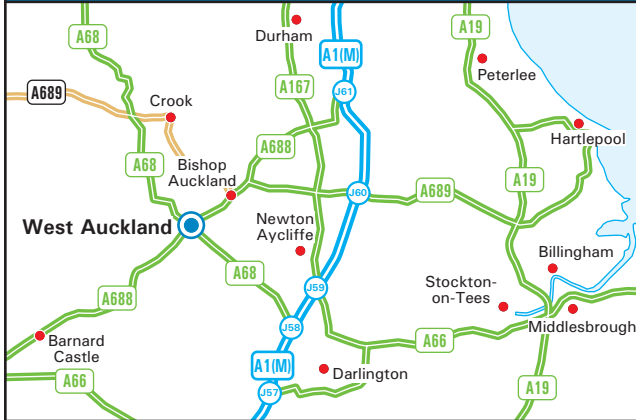

Smurfit Kappa

West Auckland

Smurfit Kappa West Auckland
 Darlington Road
 West Auckland, Co Durham DL14 9PE
 Phone: 01388 832 002 - Fax: 01388 834 920

From the A1/A1(M) northbound

- Leave the A1(M) at junction 58 and join the A68 towards West Auckland.
- Continue straight over the next roundabout to remain on the A68.
- Just prior to West Auckland, you will find us on the left-hand side.

From the A1/A1(M) southbound

- Leave the A1(M) at junction 60 and join the A689 towards Bishop Auckland.
- Continue straight over the next two roundabouts.
- At the third roundabout, turn left onto the A688.
- Continue straight over the next two roundabouts.
- Upon entering West Auckland, turn left onto the A68, Darlington Road.
- We are located on the right-hand side.