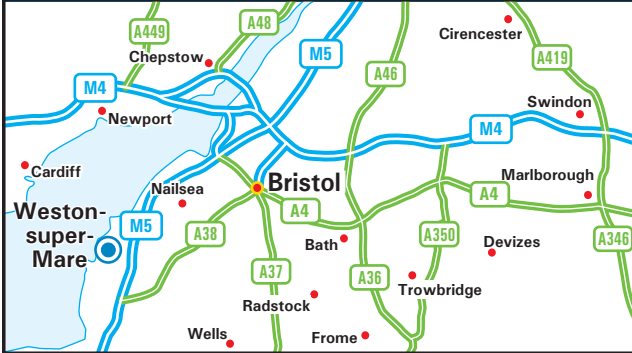

Smurfit Kappa

Weston-super-Mare

Smurfit Kappa Weston-super-Mare
 Oldmixon Estate, Winterstoke Road
 Weston-super-Mare, North Somerset BS24 9BH
 Phone: 01934 628 251 - Fax: 01934 635 230

From the M5

- Leave the M5 at Junction 21 (signed Weston-super-Mare, & A370).
- Join the A370 following signs for Weston-super-Mare.
- Remain on the A370 over three roundabouts.
- At the fourth roundabout, turn left onto Winterstoke Road.
- Continue over the next roundabout, then take the third right into Oldmixon Crescent.
- Follow the road around to the left, We are located on the right-hand side.

From the A38 - Bristol International Airport, Shipham, Winscombe, Cheddar and Wells

- Leave the A38 to join the A368 and then join the A371.
- Pass over the M5 Motorway.
- At the roundabout junction with the A370, turn left onto the A370, following signs for Weston-super-Mare.
- Remain on the A370 over the first roundabout, then turn left at the second roundabout onto Winterstoke Road.
- Continue over the next roundabout, then take the third right into Oldmixon Crescent.
- Follow the road around to the left, We are located on the right-hand side.