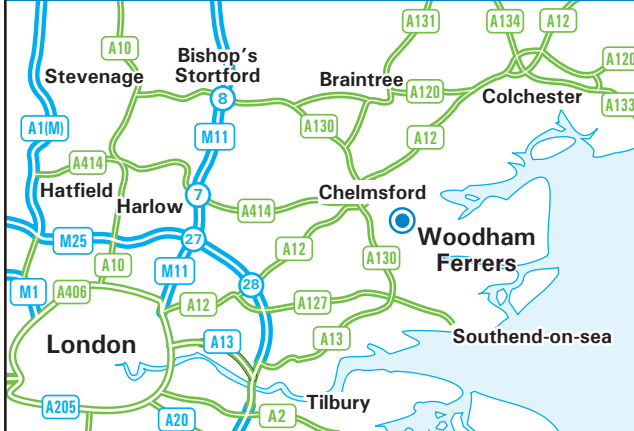

### From the M25

- Leave the M25 at Junction 28 (signposted to Chelmsford, Romford (A12), Brentwood (A1023)), and join the A12 for Chelmsford.
- Leave the A12 at Junction 17 and join the A130 towards Basildon Southend-on-Sea.
- Take the first exit signposted A132 towards South Woodham Ferrers.
- At the top of the slip road take 1st exit at first roundabout and the 4th exit at the second roundabout to join the A132.
- Continue straight over the next two roundabouts onto the B1012, Burnham Road
- Take the 3rd exit at the next roundabout onto Hamberts Road.
- Immediately turn left into Bancrofts Road, we are located on the right hand side.

### From Colchester

- Follow the A12 towards Chelmsford.
- Leave the A12 at the junction with the A130, and join the A130 towards Basildon & Southend-on-Sea.
- See 'From the M25', point 3.